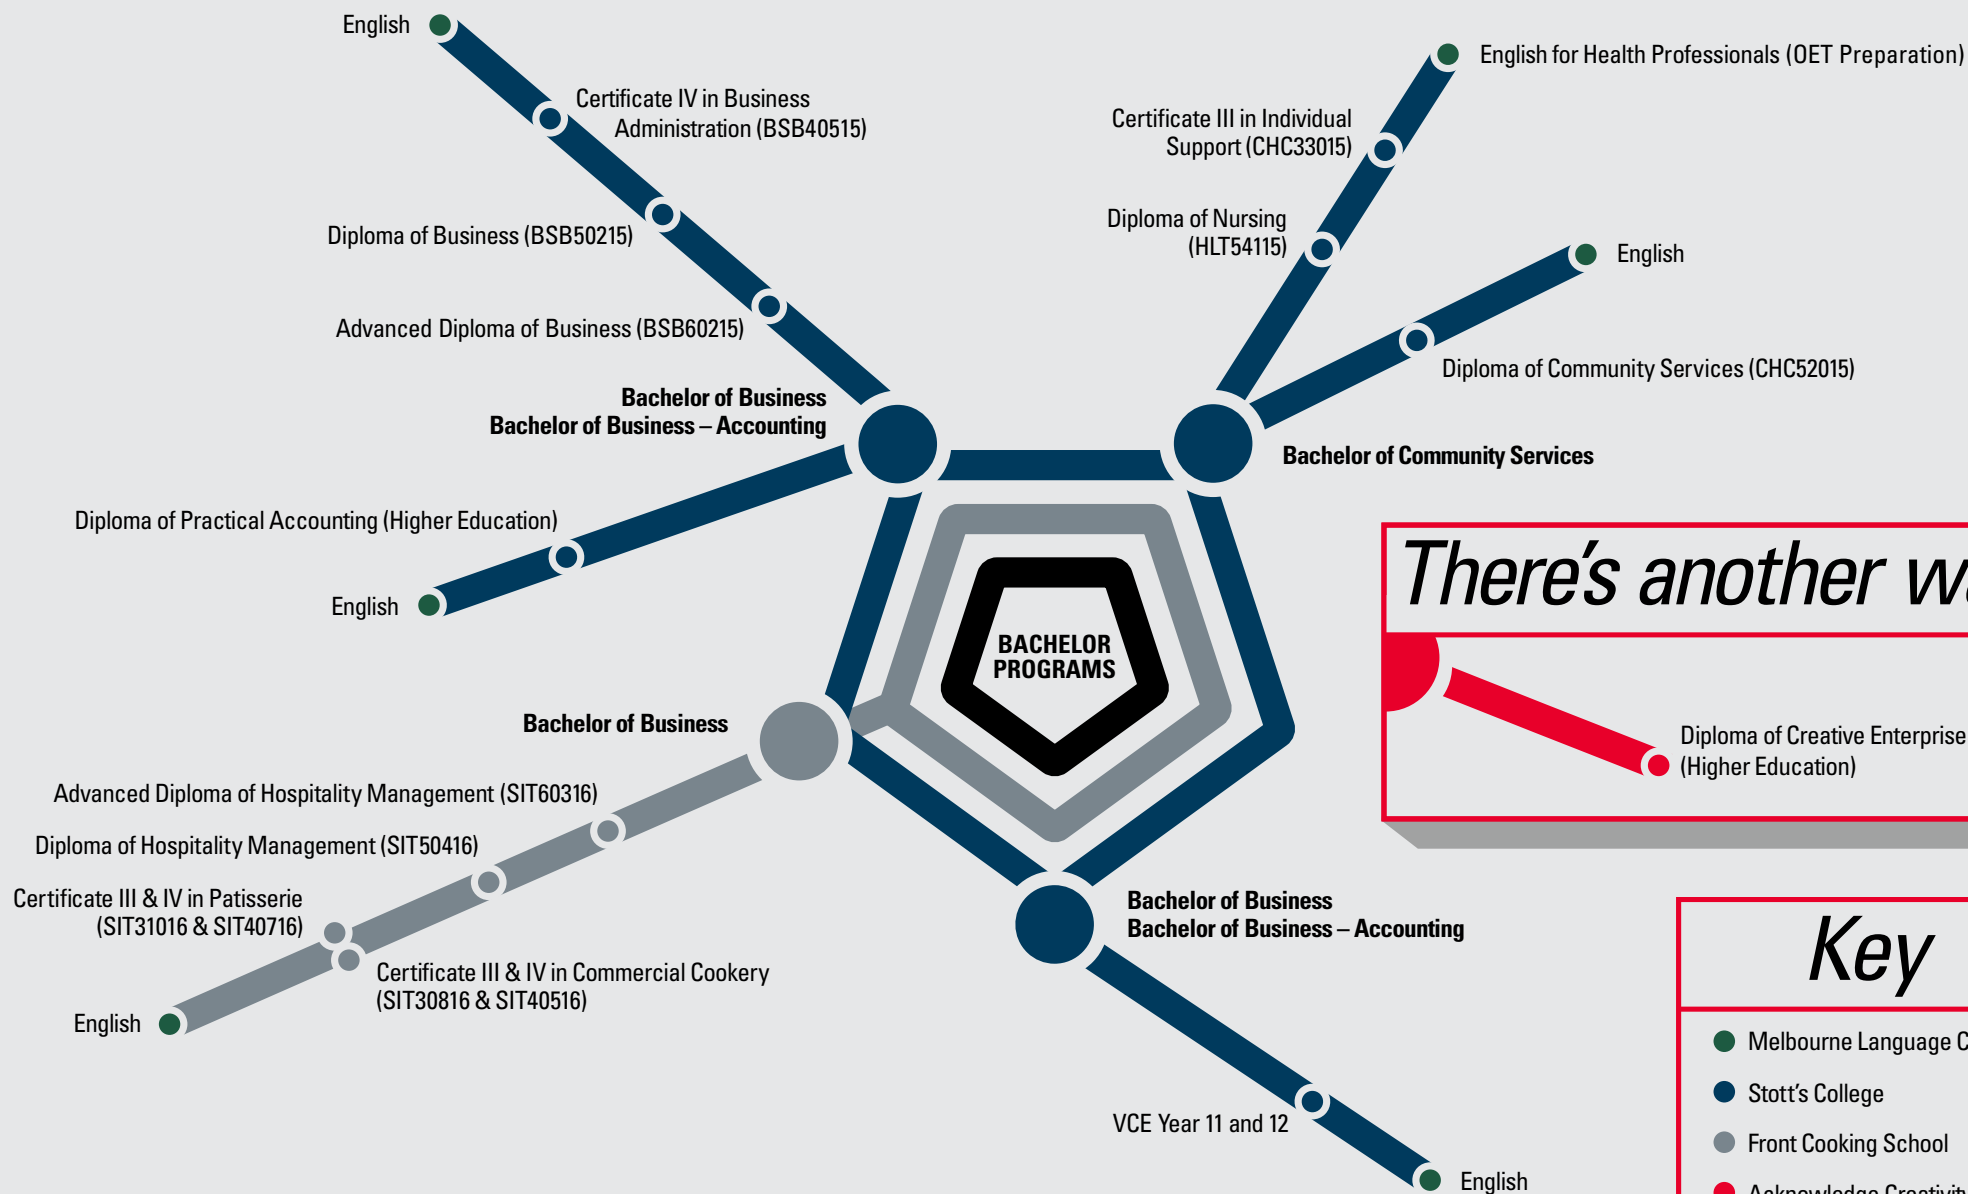

Get on track

There's another way

Diploma of Creative Enterprise (Higher Education)

Key

- Melbourne Language Centre
- Stott's College
- Front Cooking School
- Acknowledge Creativity